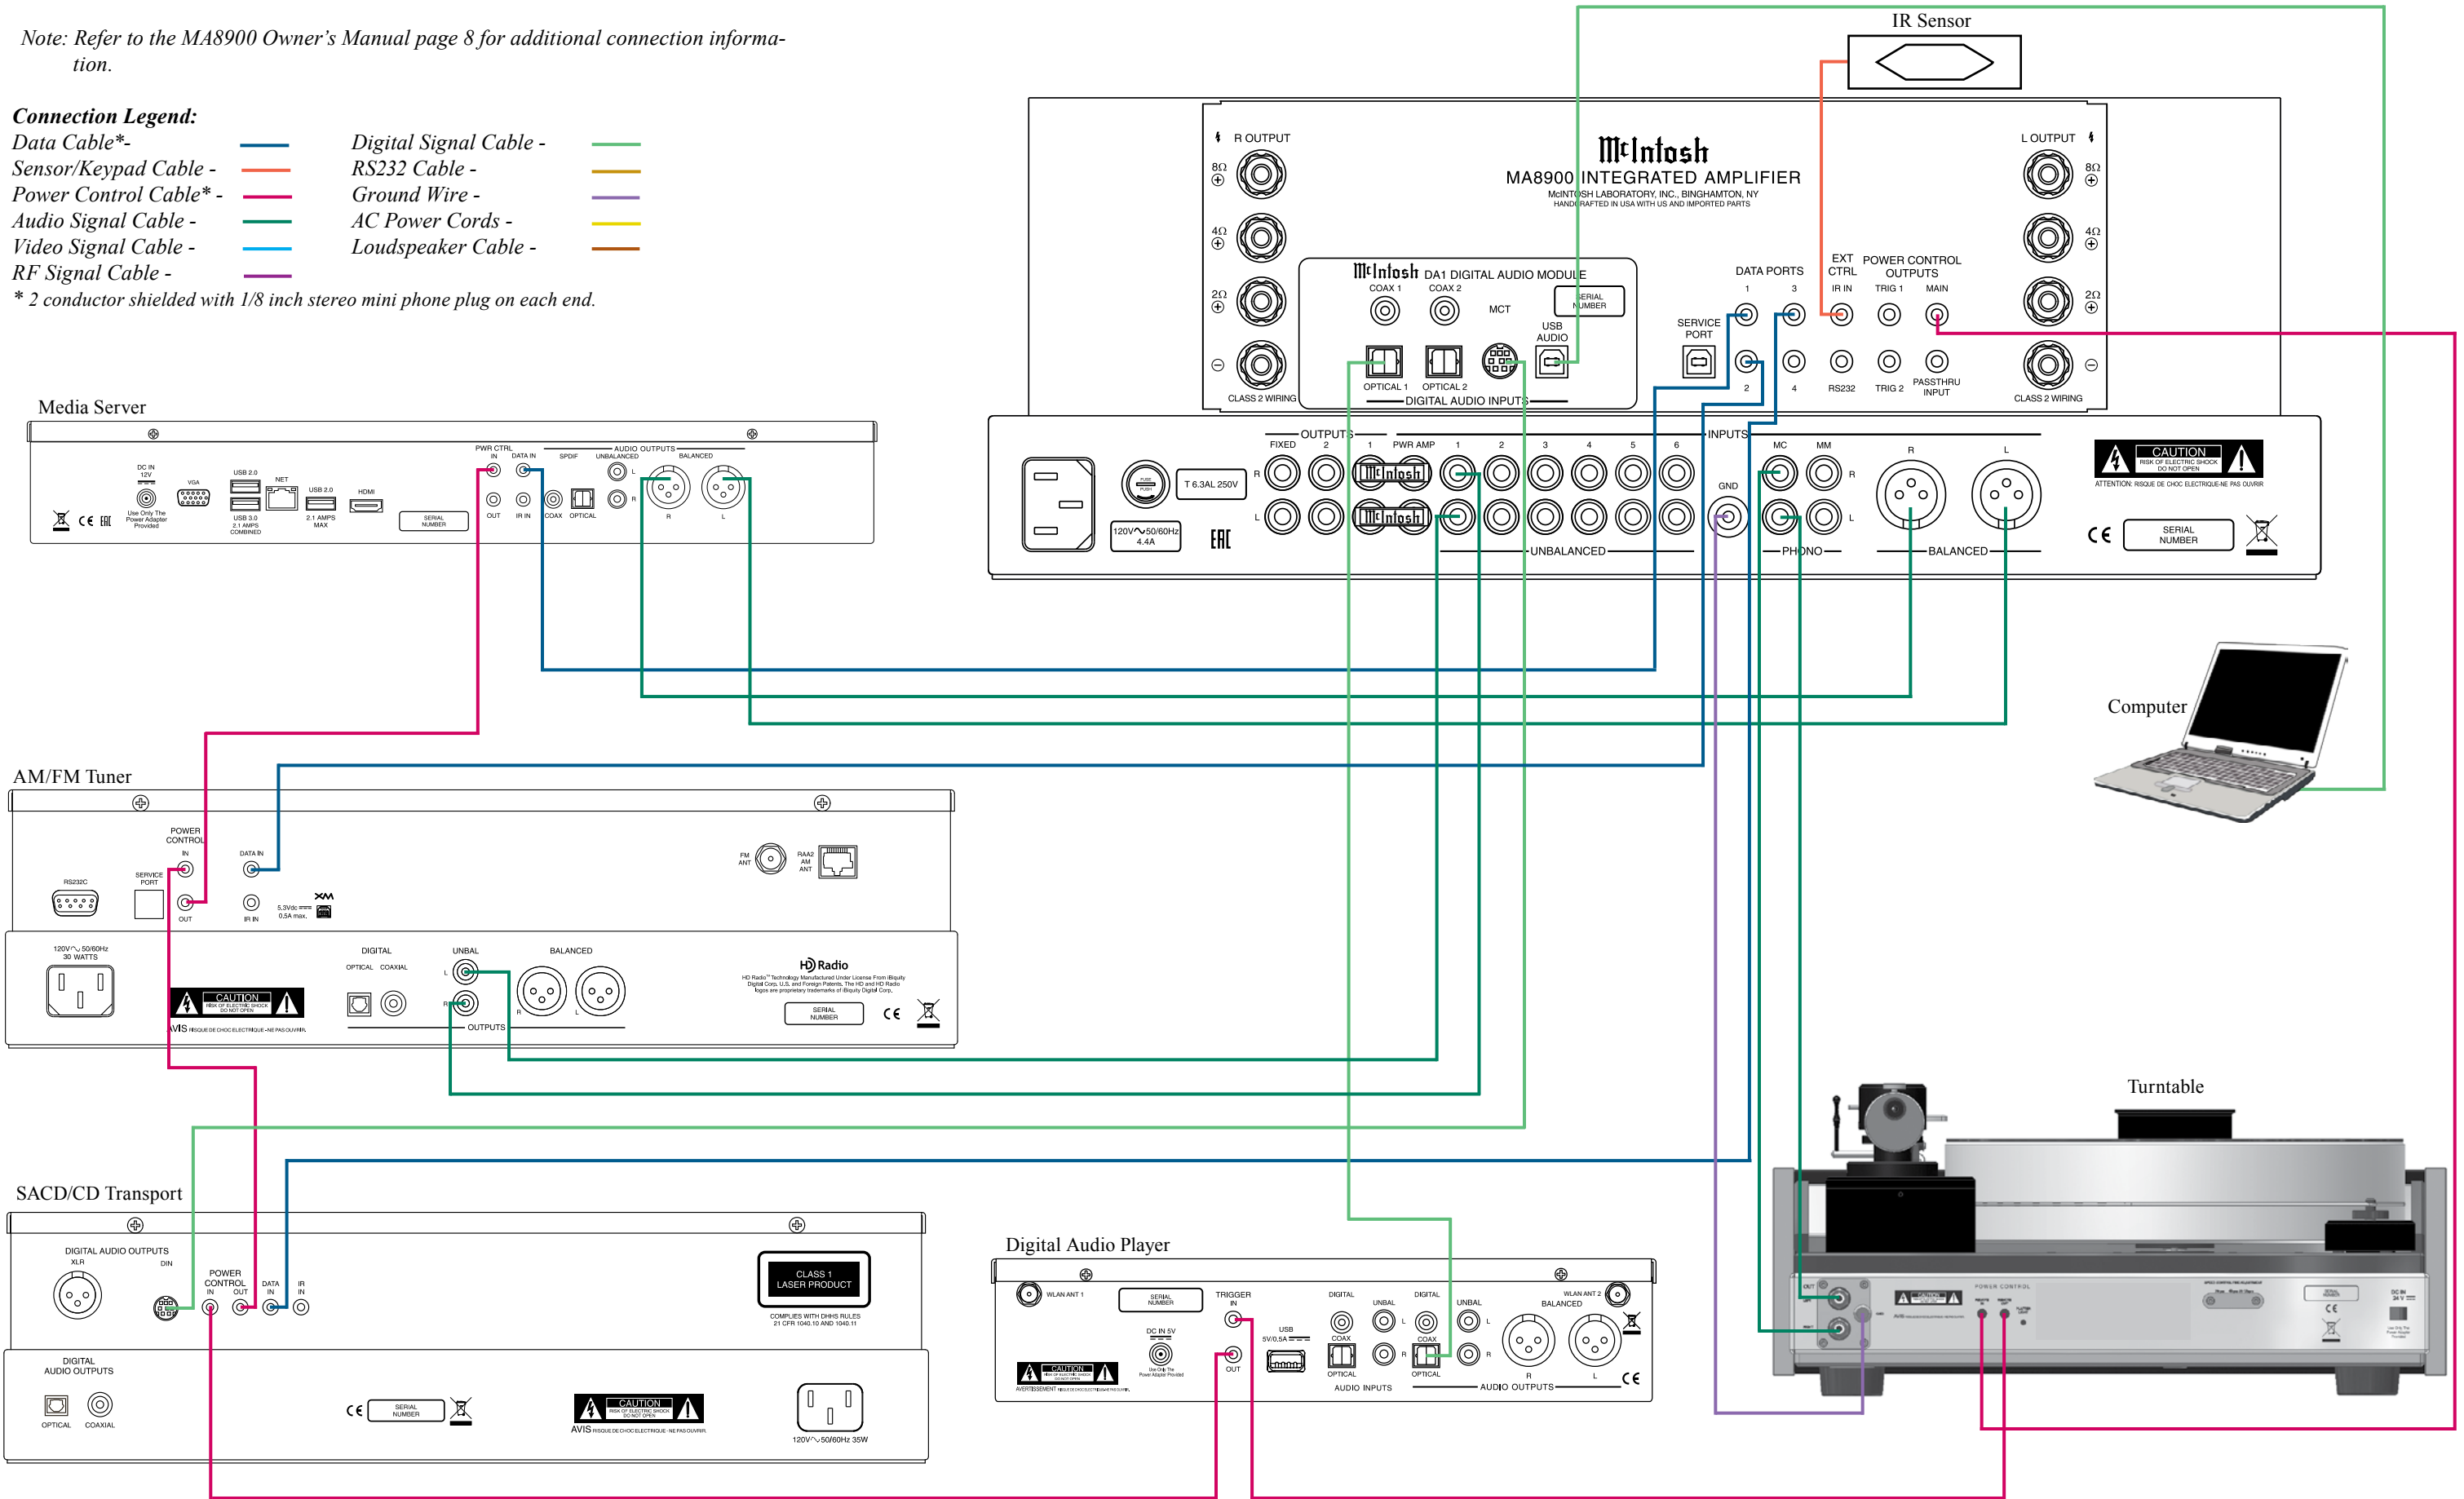

Note: Refer to the MA8900 Owner's Manual page 8 for additional connection information.

Connection Legend:

- Data Cable* - — Digital Signal Cable - —
 - Sensor/Keypad Cable - — RS232 Cable - —
 - Power Control Cable* - — Ground Wire - —
 - Audio Signal Cable - — AC Power Cords - —
 - Video Signal Cable - — Loudspeaker Cable - —
 - RF Signal Cable - —
- * 2 conductor shielded with 1/8 inch stereo mini phone plug on each end.

Note: Refer to the MA8900 Owner's Manual pages 10 thru 12 for additional connection information.

Connection Legend:

- Data Cable* - — Digital Signal Cable - —
 - Sensor/Keypad Cable - — RS232 Cable - —
 - Power Control Cable* - — Ground Wire - —
 - Audio Signal Cable - — AC Power Cords - —
 - Video Signal Cable - — Loudspeaker Cable - —
 - RF Signal Cable - —
- * 2 conductor shielded with 1/8 inch stereo mini phone plug on each end.